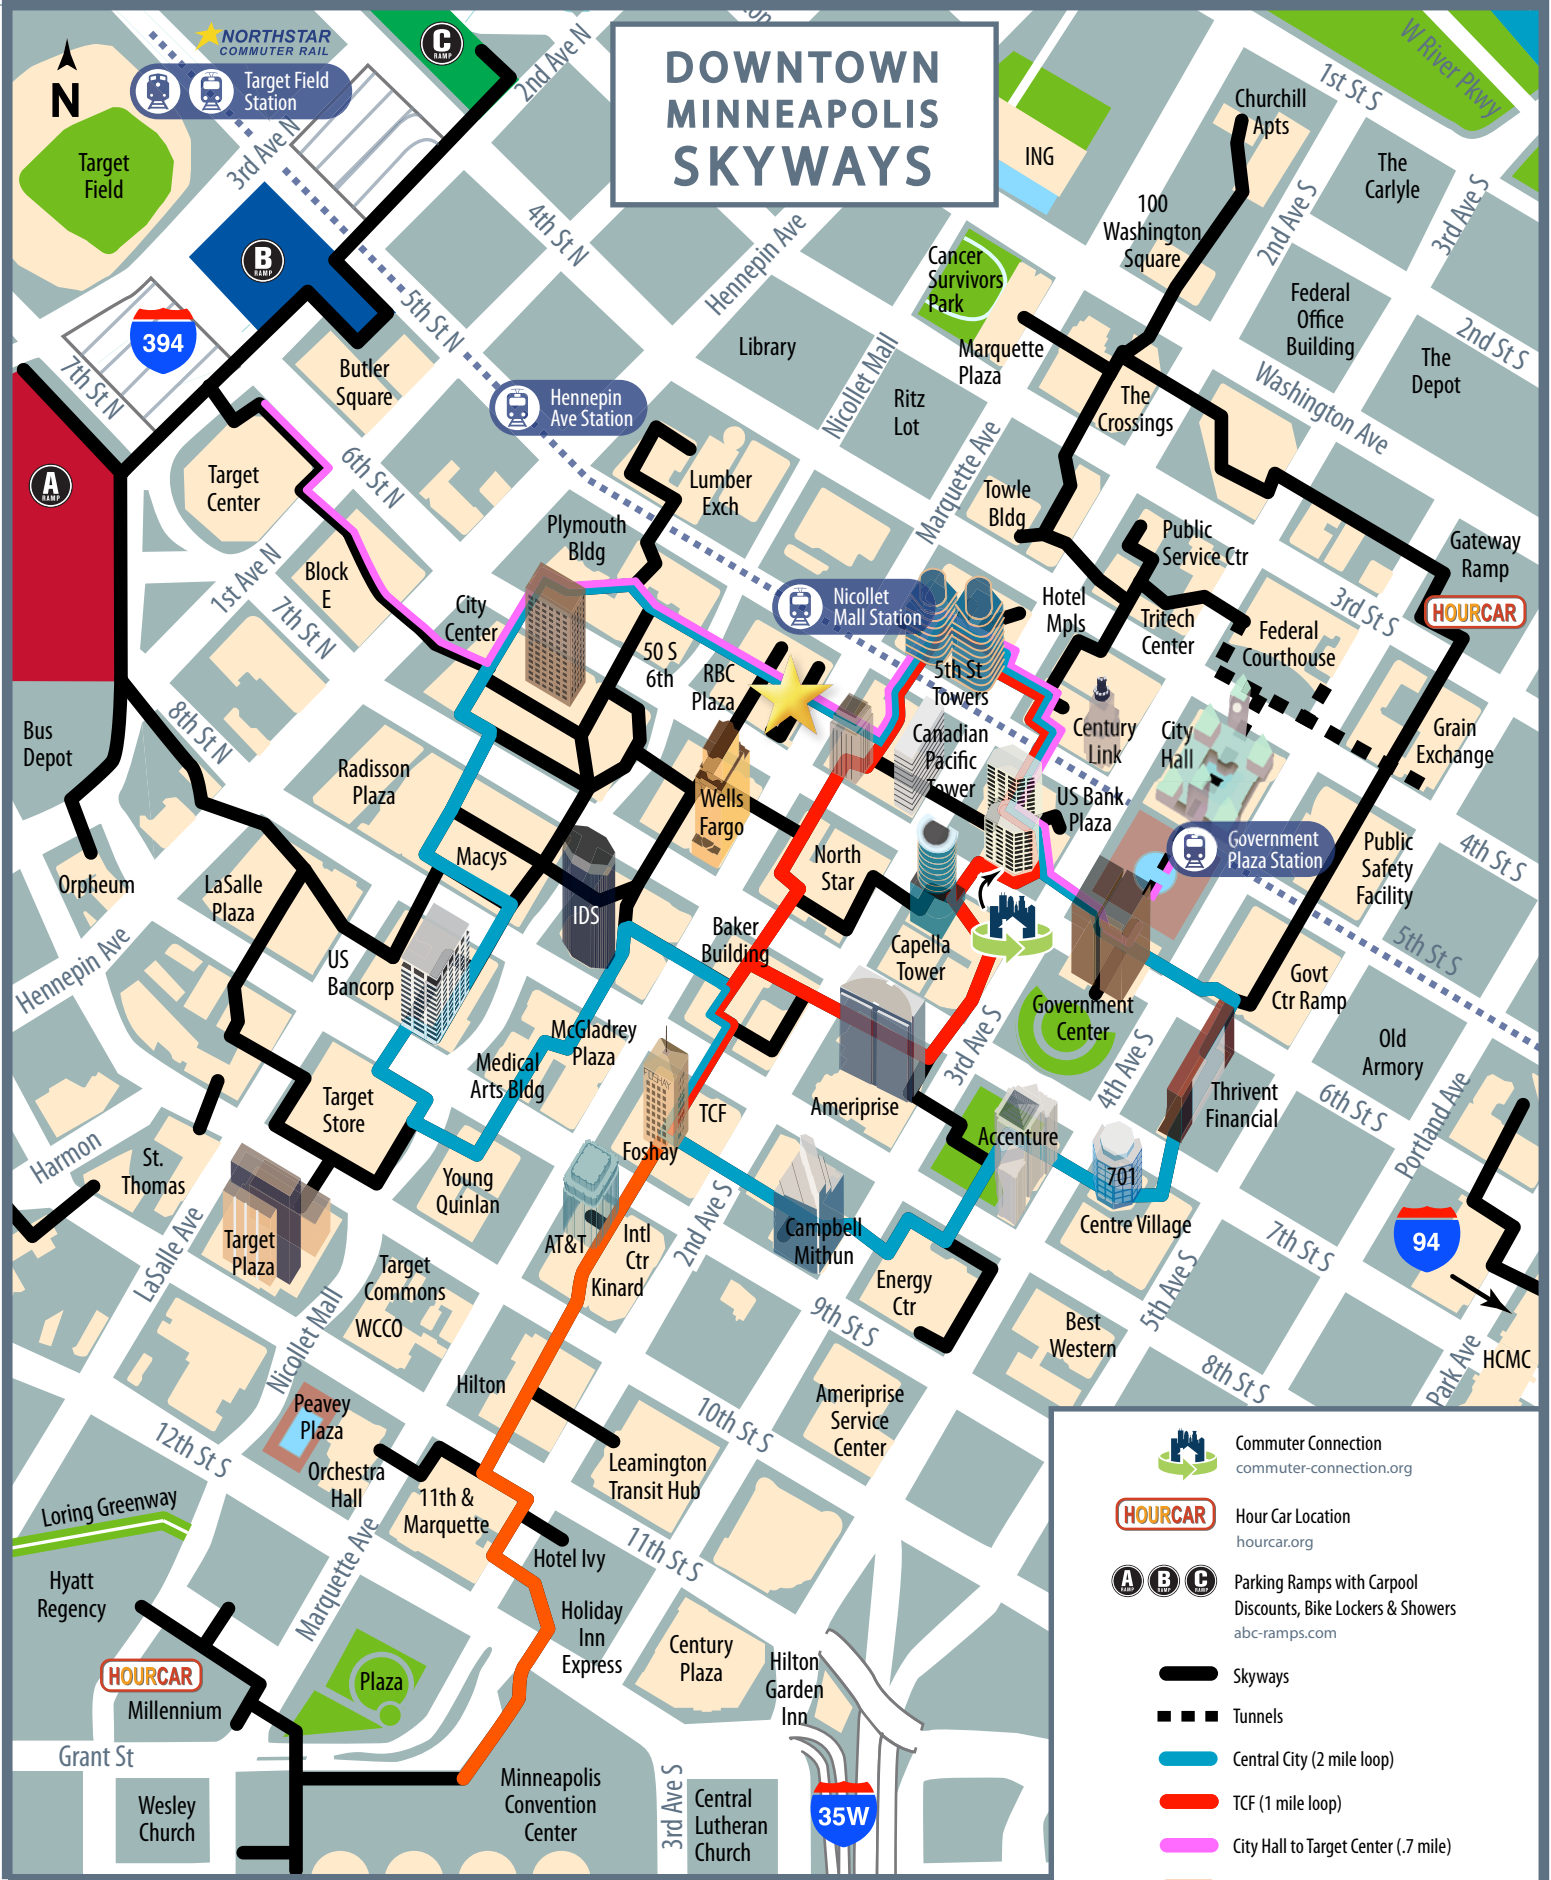

DOWNTOWN MINNEAPOLIS SKYWAYS

-  **Commuter Connection**
commuter-connection.org
-  **HourCAR** Hour Car Location
hourcar.org
-  **A B C** Parking Ramps with Carpool Discounts, Bike Lockers & Showers
abc-ramps.com
-  Skyways
-  Tunnels
-  Central City (2 mile loop)
-  TCF (1 mile loop)
-  City Hall to Target Center (.7 mile)
-  Foshay to Convention Center (.5 mile)
-  LRT

Brought to you by

US Bank Plaza 220 South Sixth Street Suite 230
www.commuter-connection.org